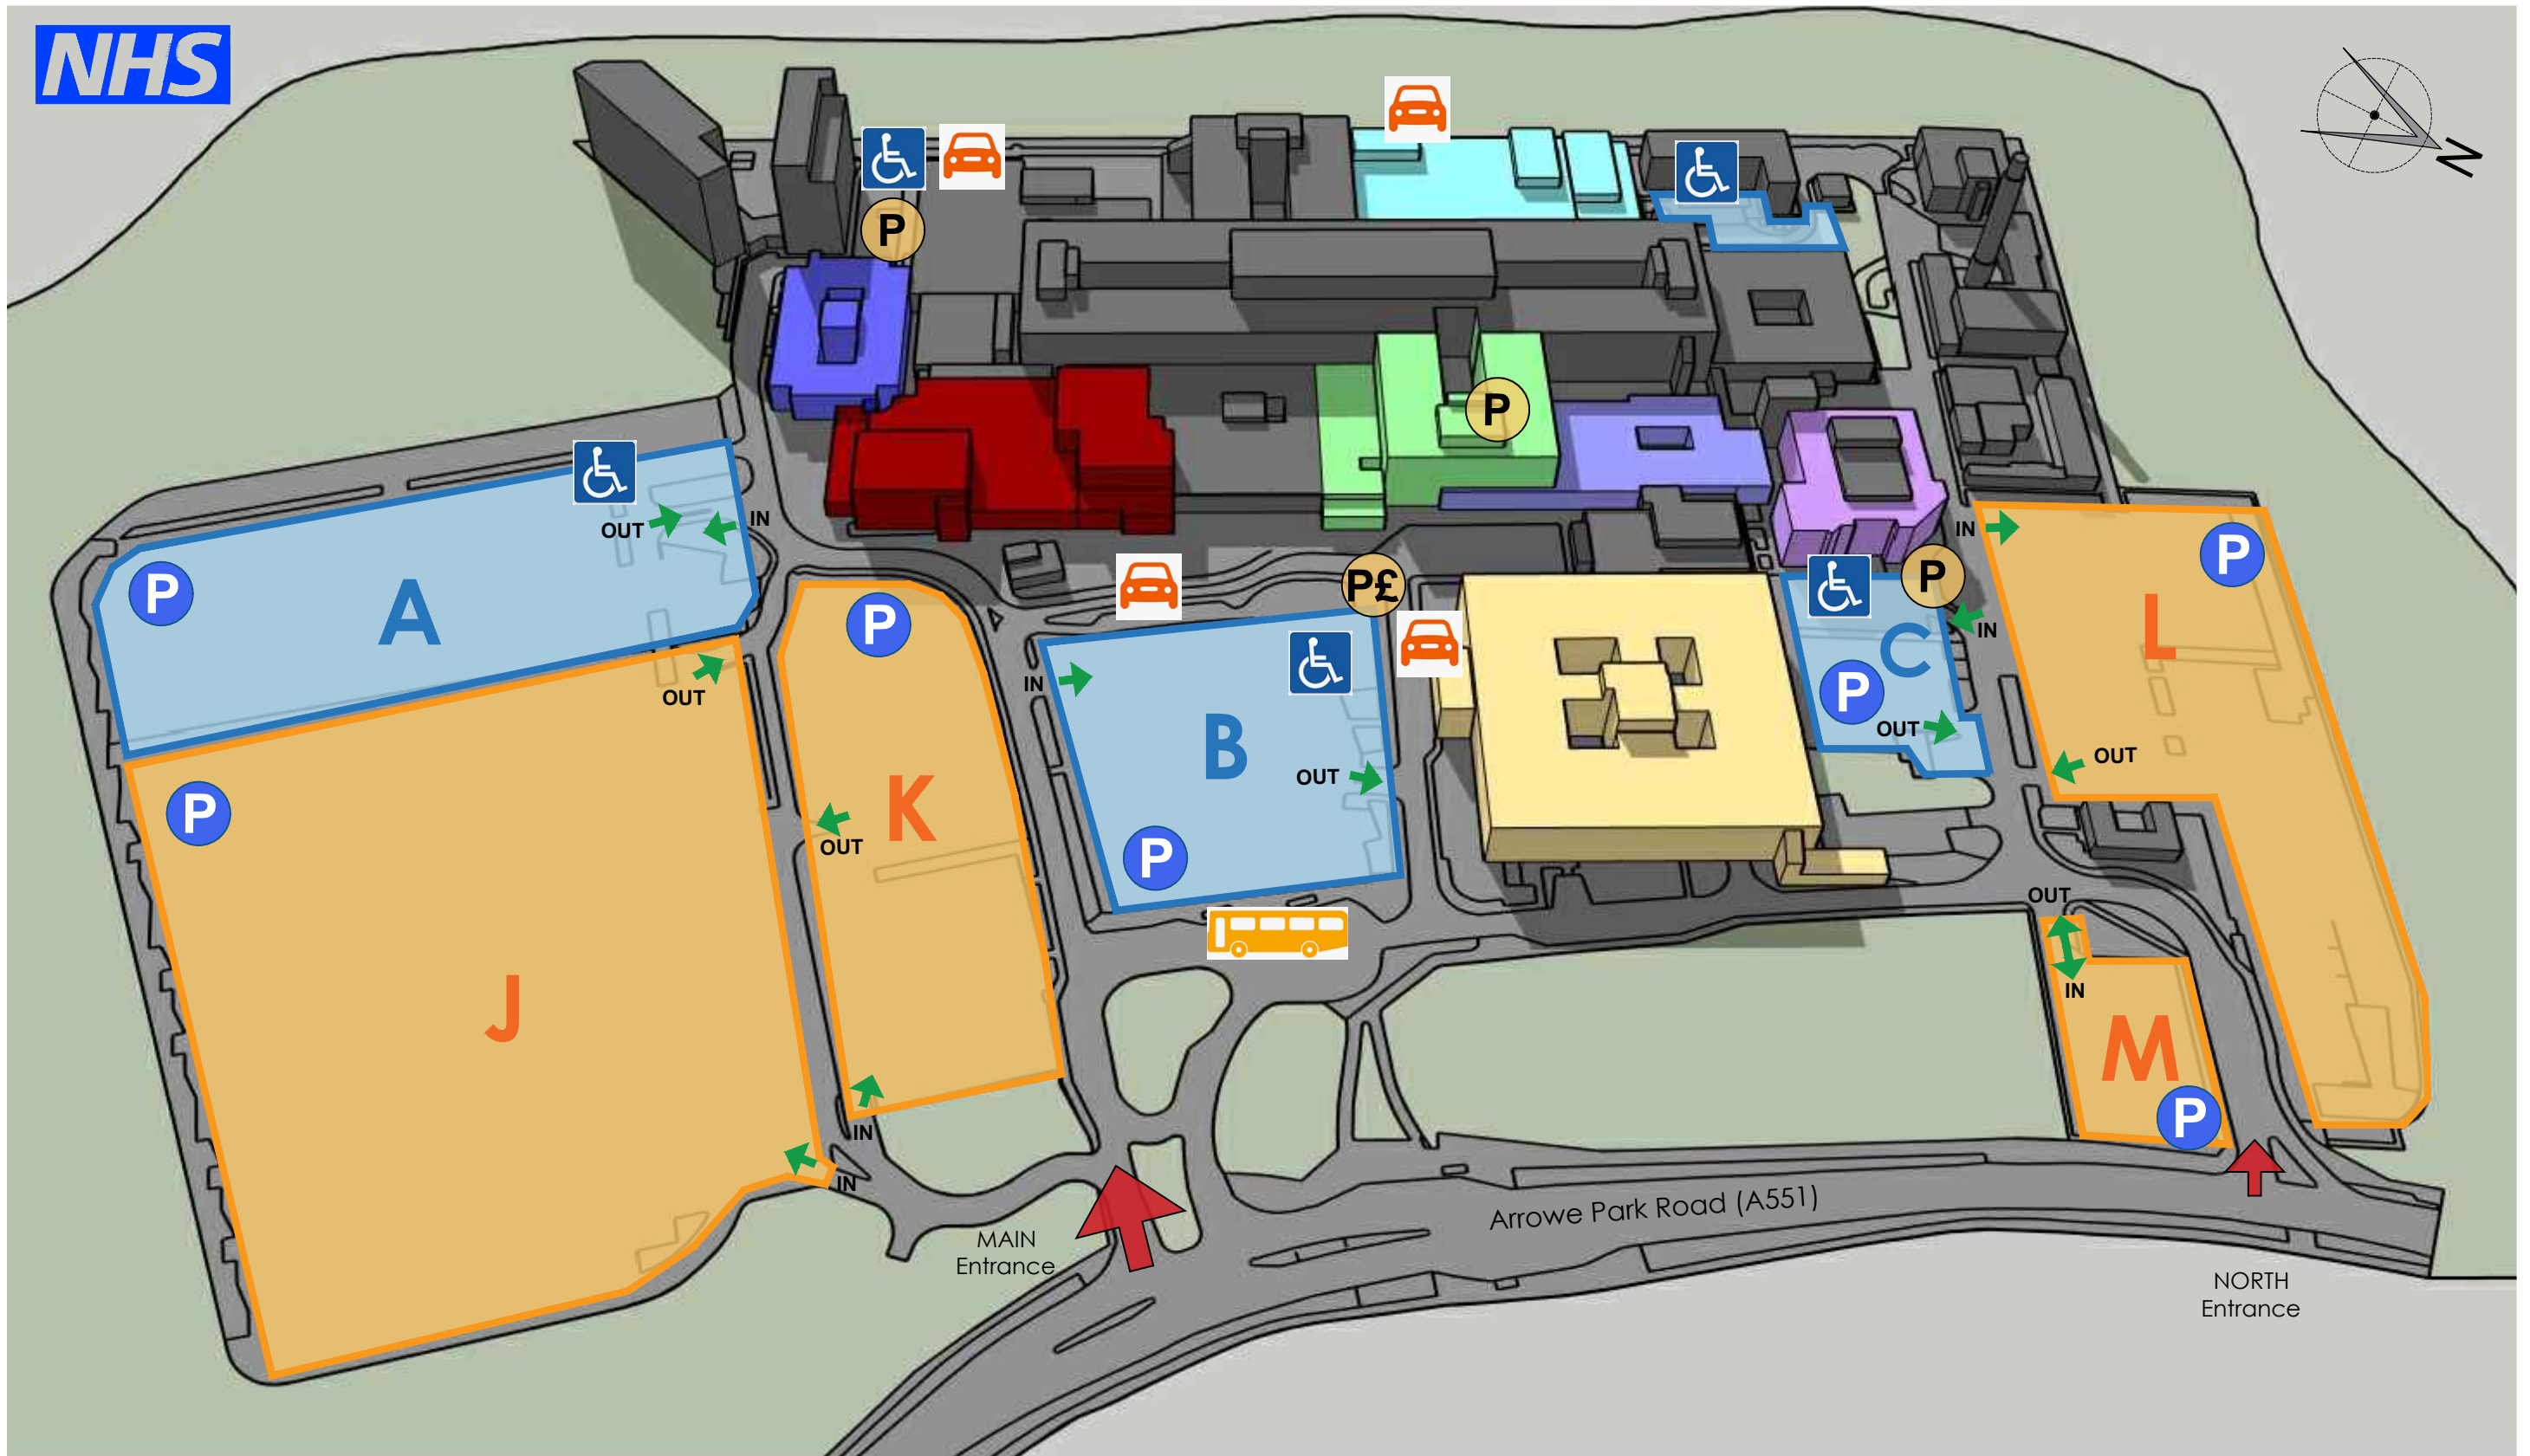

# WIRRAL UNIVERSITY TEACHING HOSPITAL NHS FOUNDATION TRUST - ARROWE PARK HOSPITAL SITE MAP

<b>KEY</b>	Main Entrance	Outpatients	Staff Parking	Blue Badge Parking	Bus Stop
	Emergency Department	SEAL Unit	Visitor Parking	Pay Station - Cash & Card	Car & Taxi - Drop off Zone
	Women & Childrens Hospital	Fracture Clinic		Pay Station - Card Only	Entrances
	Eye Clinic				